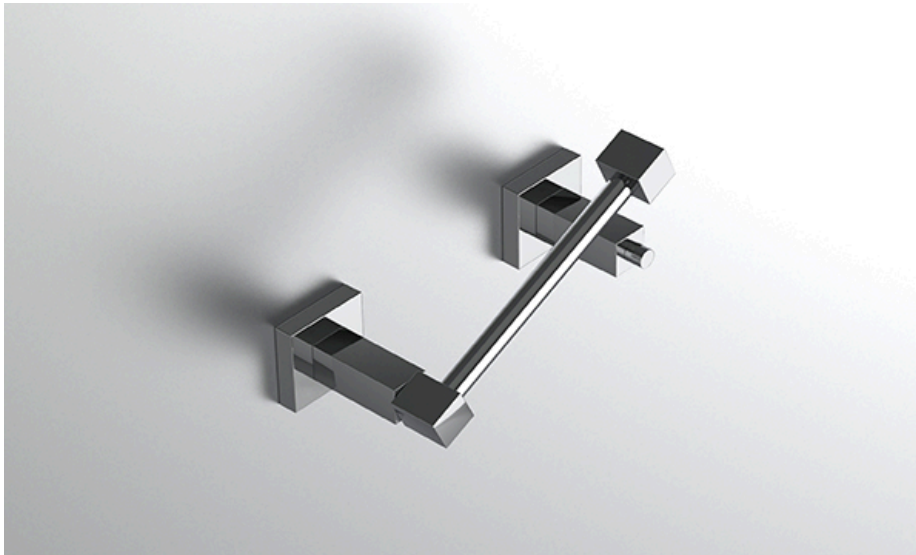

# neelnox

LET  
THERE  
BE **DESIGN.**

## FEATURES

- Premium 304 Grade Stainless Steel
- Solid Mount Construction
- Concealed Installation Hardware
- State of the art wall anchors included for installation on Dry wall or Tile