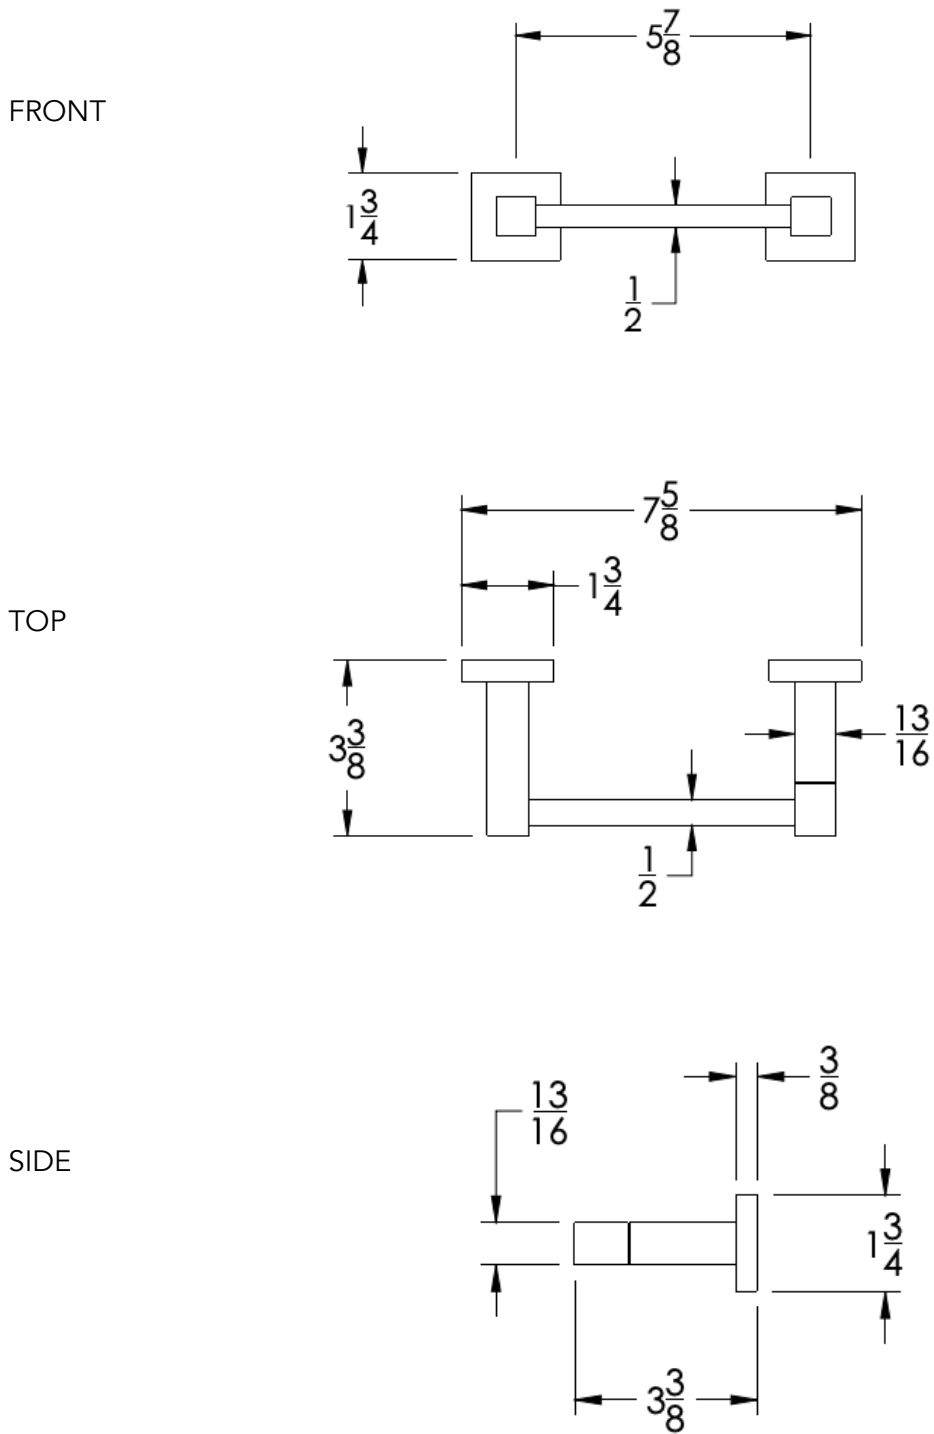

## FEATURES

- Premium 304 Grade Stainless Steel
- Solid Mount Construction
- Concealed Installation Hardware
- State of the art wall anchors included for installation on Dry wall or Tile

Dimensions in inches

NOTE: Dimensions subject to change without notice.